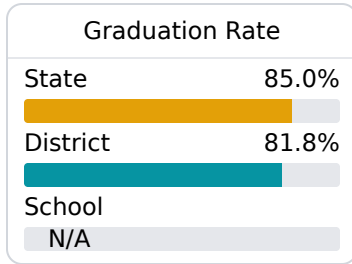

Waynesboro Riverview Ele School

Wayne County School District

155 Wayne Street
Waynesboro, MS 39367

Shronda Turner
turnersh@wcsdms.com

Identified for **Additional Targeted Support and Improvement**

Due to the impact of COVID-19 on school closures in the 2019-20 school year and a waiver from the U.S. Department of Education, the Mississippi Department of Education (MDE) has no assessment and accountability data to report for the 2019-20 school year.