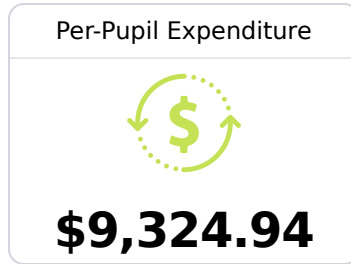

Waynesboro Riverview Ele School

Wayne County School District

155 Wayne Street
Waynesboro, MS 39367

Shronda Turner
turnersh@wcsdms.com

Identified for **Additional Targeted Support and Improvement**

Due to the impact of COVID-19 on school closures in the 2019-20 school year and a waiver from the U.S. Department of Education, the Mississippi Department of Education (MDE) has no assessment and accountability data to report for the 2019-20 school year.