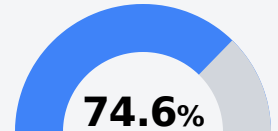

Teacher Data

43.3

Teachers

Experienced Teachers